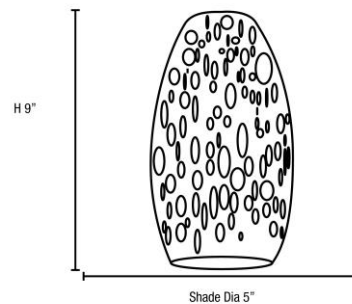

### PRODUCT MEASUREMENTS

FIXTURE	BACKPLATE / CANOPY
Length:	Length
Width:	Width:
Diameter	Diameter:
Height: 9"	Height: 1.25"
Extension:	
Overall Height: 11-55"	

#### LINE DRAWING